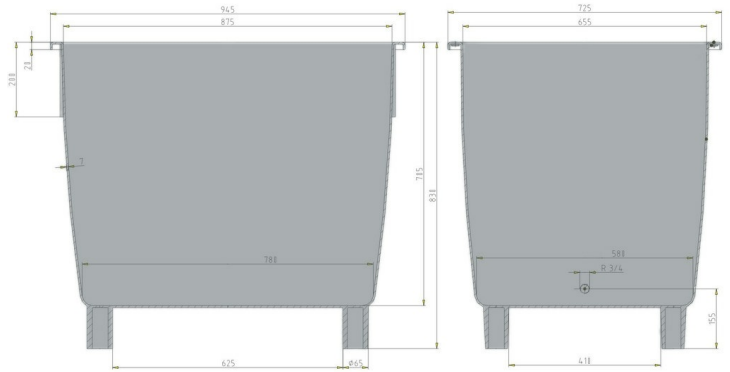

Universal container / Grit bin

400 l

Art. no. 81015550

Technical data

External Dimensions L x W x H (mm) 945 x 725 x 830 / with lid 930 mm

Internal Dimensions L x W x H (mm) 875 x 655 x 705

Weight (kg) 21.0

Volume (l) 400 l

Material PE

Load capacity (kg)  **Holding Capacity**
400 kg

 **Extra Load**
645

Stacking height (mm)  **When nested**
198

 **When stacked**
660

Characteristics

- Colour: green
- 4 feet, galvanised bars
- Nestable, stackable with lid
- For temperatures ranging from -30 °C to +40 °C, briefly up to +90 °C
- Accessible with forklift and lift truck
- Overhanging lid edge to prevent water ingress
- Turn lock or locking device (Padlock in addition to locking device possible)